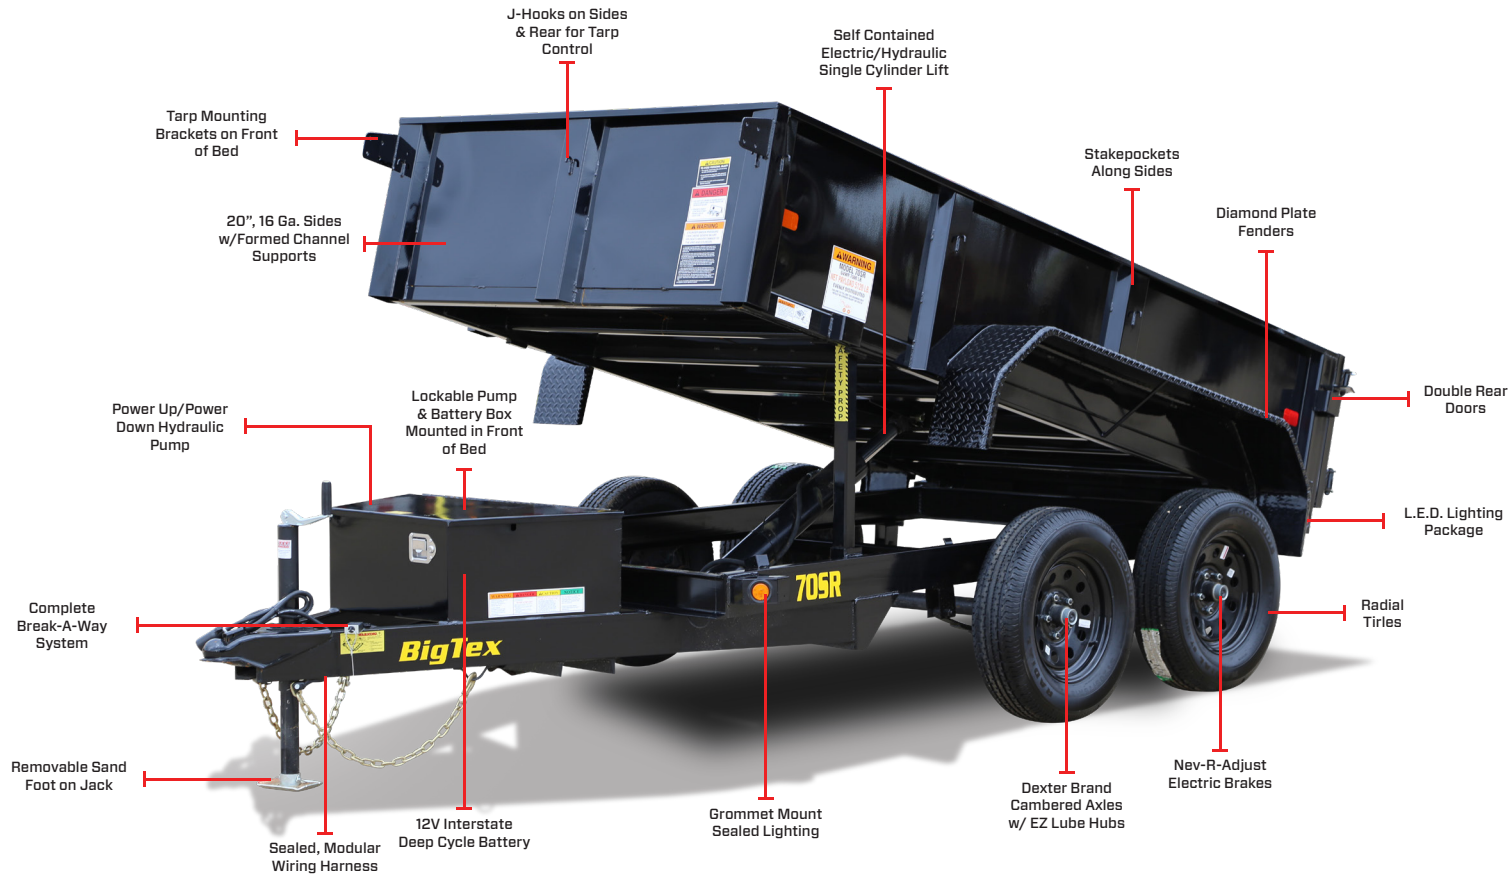

70SR

TANDEM AXLE SINGLE RAM DUMP TRAILER

BigTex TRAILERS

GVWR: 3,500#

EMPTY WEIGHT: 2,000# (10' Model)

AVAILABLE LENGTHS: 10'-10'-5"W

BED WIDTH: 60" or 72" WIDE

COUPLER: 2-5/16" Stamped A-Frame

TOP WIND JACK W/ REMOVABLE SAND FOOT

This 2,000# top wind jack is easy to use and works well on any surface. It is also bolted on for easy removal and replacement.

45-DEGREE DUMP ANGLE

The hoists on the 70SRs have steeper dump angles which ensure cleaner dump outs.

LOCKABLE PUMP & BATTERY BOX

This lockable box protects the battery and pump from damage and theft.