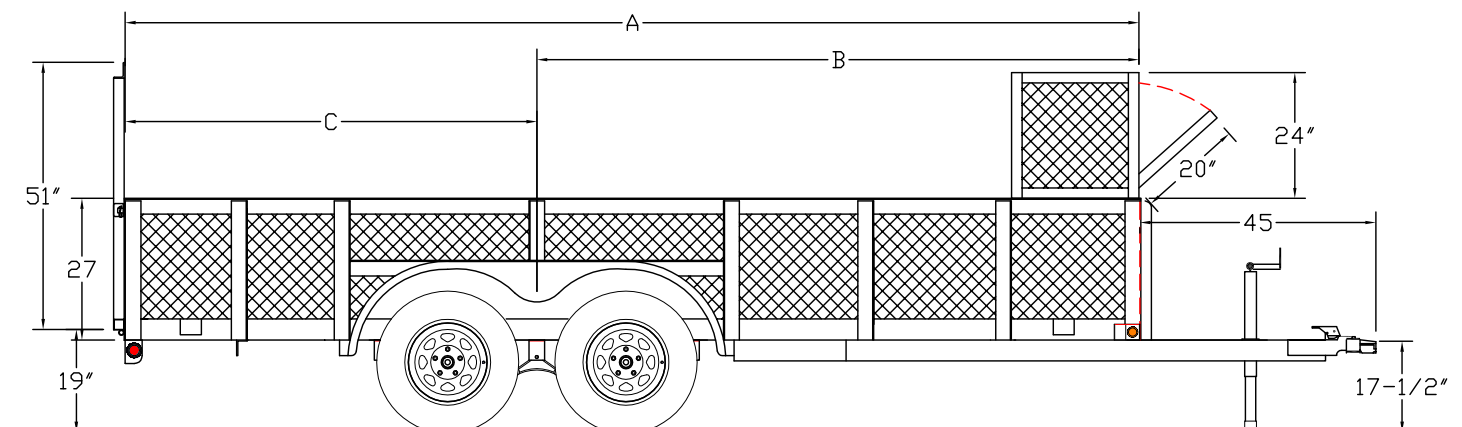

G.V.W.R.	7,000#	Axle	Two 3,500# EZ Lube w/1 Electric Brake
G.A.W.R. (Ea. Axle)	3,500#	Supension	Multi-Leaf Spring
Coupler	7,000# 2" Forged Coupler	Tire	ST205/75-15 Load Range C
Safety Chains	1/4" Grd. 70 w/Safety Latch Hook (2 ea)	Wheel	15" x 5"; White Spoke 5 on 5 Bolt Pattern
Jack	2K Top Wind-Set Back (Bolted On)	Floor	2" Pine
Tongue	4" Channel Fold Back Tongue	Lights	L.E.D. D.O.T. Stop, Tail, Turn & Clearance
Top Rail	3" x 2" x 3/16" Angle	Elec. Plug	7-Way RV
Frame	4" x 3" x 1/4"	Finish (Prep)	Steel is Cleaned to Ensure a Professional Smooth Finish.
Crossmembers	3" x 2" x 3/16" Angle	Finish	Superior Quality Finish is Applied for a Highly Decorative and Protective Finish.
Sides	3" x 2" x 3/16" Angle		
Fenders	9" x 72" Tear Drop		

Standard Features

- (4) Tie Down Loops Inside Bed
- (4) Tie Down Pockets on Outside Frame
- Forged, 7,000# Coupler
- Fold Back/Wrap Tongue (14' & Longer)
- Set-Back Jack
- EZ Lube Hubs
- Dexter Brand Axles
- Nev-R-Adjust Electric Brakes
- Cambered Axles
- Tear Drop Style Fenders
- 24" Sides Enclosed with Expanded Metal
- Lockable Landscape Box (24" x 24" x 87") Bolt On
- (5) Tool Holders on Rear of Landscape Box
- 4' Tall Rear Rampgate- Standard Equipped
- Grommet Mount Sealed Lighting
- L.E.D. Lighting Package
- Protected Wiring
- Removable Sand Foot on Jack
- Complete Break-A-Way System w/Charger
- Radial Tires **NEW!**

Description

Dimensions			
Length	A	B	C
14'	169-1/2"	103"	66-1/2"
16'	193-1/2"	115"	78-1/2"

70LR Tandem Axle Landscape

Shown with optional spare tire mount and spare

Model	Weight*	Description
70LR-14	2,210#	83" x 14' Tandem Axle Landscape Trailer
70LR-16	2,370#	83" x 16' Tandem Axle Landscape Trailer