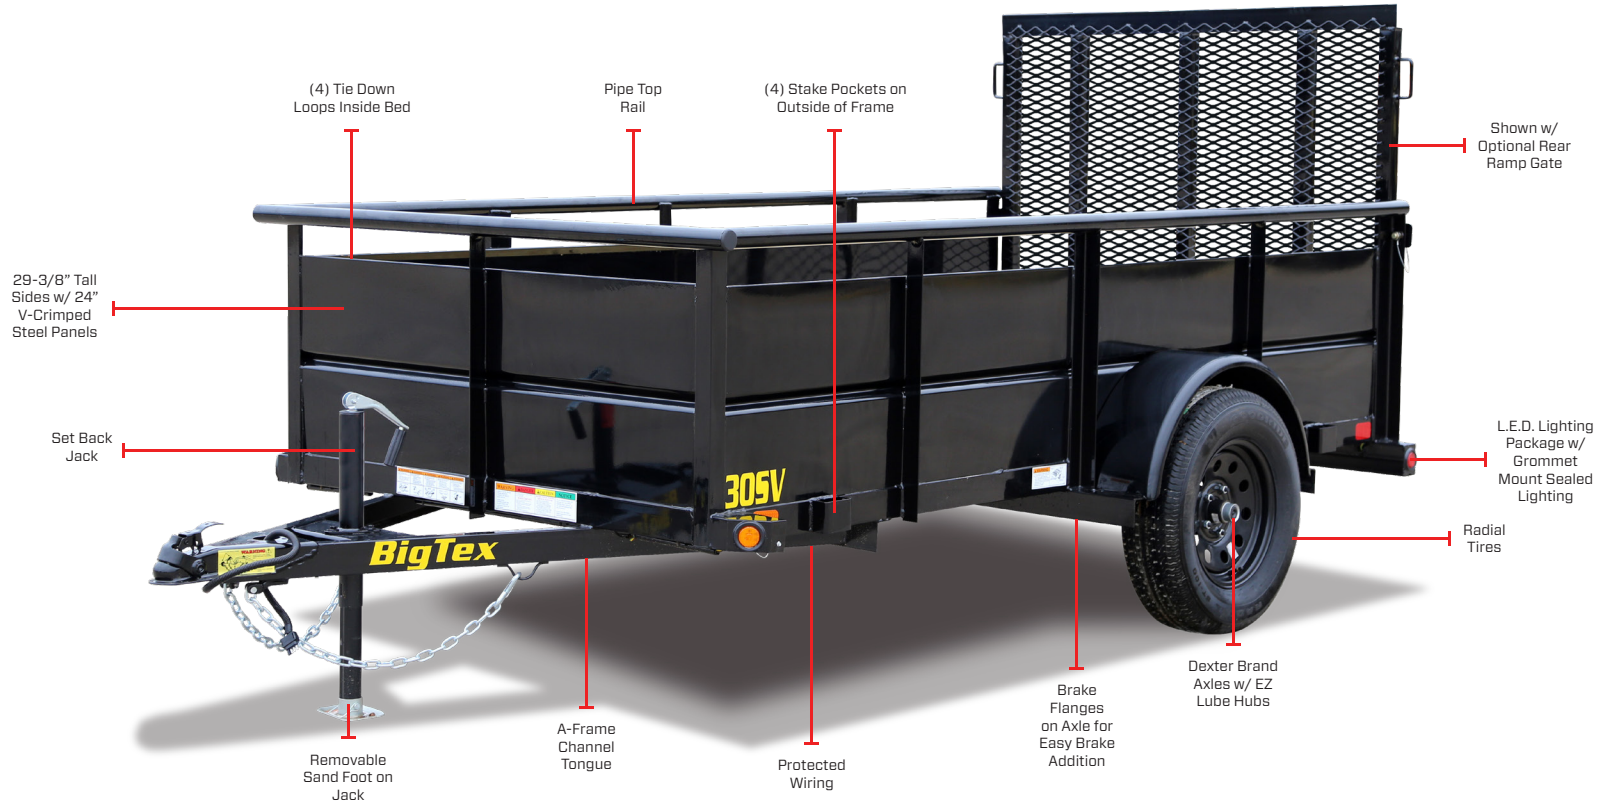

30SV

SINGLE AXLE VANGUARD TRAILER

BigTex TRAILERS

GVWR: 2,995#

EMPTY WEIGHT: 1,070# (12' Model)

AVAILABLE LENGTHS: 8' - 12'

BED WIDTH: 60" WIDE

COUPLER: 2" A-Frame

VANGUARD SIDES

The 30SV comes standard equipped with 29-3/8" Tall Sides w/ 24" V-Crimped Steel Panels for maximum strength and durability.

(4) TIE DOWN LOOPS INSIDE BED

Integrated tie down loops are included in the four corners of the inside of the bed for convenience ensuring a secure load.

RADIAL TIRES & DEXTER BRAND AXLES

Radial tires have flexible sidewalls which result in reduced fuel consumption and produce a softer ride. Dexter is the most trusted name in the axle industry.