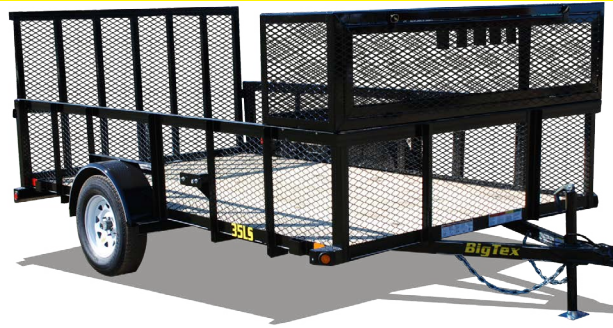

30LS/35LS Single Axle Landscape Trailer

G.V.W.R.	2,995#	Axle	3,500# EZ Lube Axle w/ Brake Flanges
G.A.W.R. (Ea. Axle)	2,995#	Supension	Multi-Leaf Spring
COUPLER	2" A-Frame	Tire	ST205/75R-15 Load Range C
SAFETY CHAINS	1/4" Grd. 30 w/ Safety Latch Hook (2 ea)	Wheel	15" x 5; White Spoke, 5 on 5 Bolt Pattern
JACK	2,000# Top Wind (Bolted On)	Floor	2" Treated Pine or Douglas Fir*
TONGUE	3" Channel	Lights	L.E.D. D.O.T. Stop, Tail, Turn & Clearance
TOP RAIL	3" x 2" x 3/16" Angle	Elec. Plug	4-Way Flat w/ Loom
FRAME	3" x 2" x 3/16" Angle	Finish (Prep)	Steel is Cleaned to Ensure a Professional, Smooth Finish
CROSSMEMBERS	3" x 2" x 3/16" Angle	Finish	Superior Quality Finish is Applied for a Highly Decorative and Protective Finish
SIDES	24" Sides Enclosed w/Expanded Metal		
FENDERS	9" x 32" Rolled Formed w/ Back		

* Douglas Fir Available from Caldwell, ID Facility Only

Standard Features

- (4) Tie Down Loops Inside Bed
- EZ Lube Hubs
- Dexter Brand Axle
- 24" Sides Enclosed with Expanded Metal
- Grommet Mount Sealed Lighting
- L.E.D. Lighting Package
- Protected Wiring
- Removable Sand Foot on Jack
- Radial Tires **NEW!**
- Brake Flanges on Axle for Easy Brake Addition
- A-Frame Channel Tongue
- (4) Tie Down Pockets on Outside of Frame
- Lockable Landscape Box (24" x 24" x Width of Trailer)
- (5) Tool Holders on Rear of Landscape Box
- 4' Tall Rear Rampgate

Description

Dimensions			
Length	A	B	C
10'	121-1/2"	73"	48-1/2"
12'	145-1/2"	85"	60-1/2"
14'	169-1/2"	97"	72-1/2"

30LS/35LS Single Axle Landscape Trailer ●

Shown with optional spare tire mount.

◆ Model	Weight*	Description
30LS-10	1,110#	60" x 10' Single Axle Landscape Trailer
35LS-10	1,300#	83" x 10' Single Axle Landscape Trailer
35LS-12	1,510#	83" x 12' Single Axle Landscape Trailer
35LS-14	1,720#	83" x 14' Single Axle Landscape Trailer