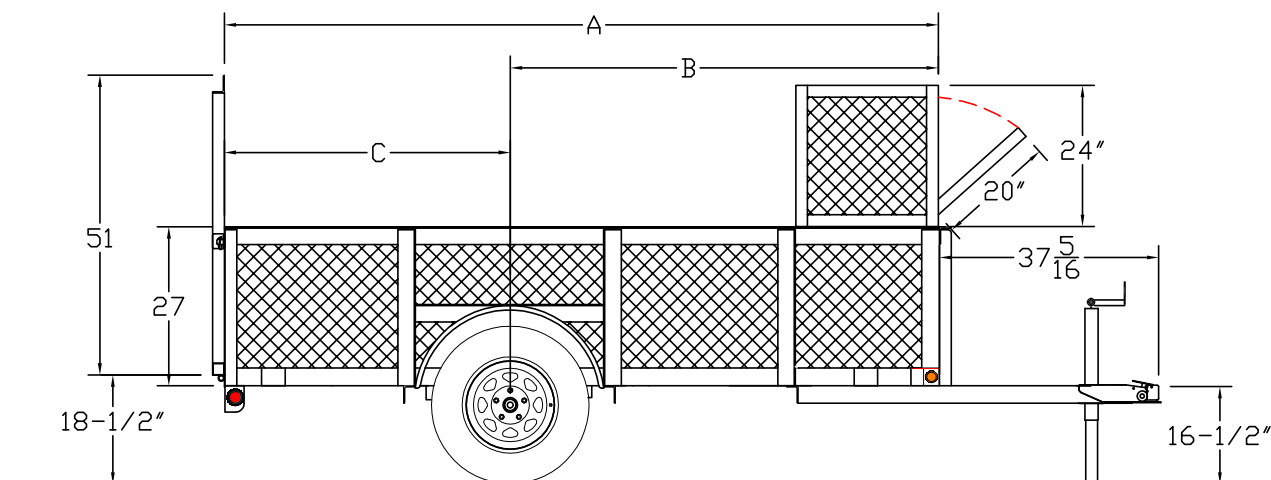

30LS/35LS Single Axle Landscape Trailer

G.V.W.R.	2,995#	Axle	3,500# EZ Lube Axle w/ Brake Flanges
G.A.W.R. (Ea. Axle)	2,995#	Supension	Multi-Leaf Spring
COUPLER	2" A-Frame	Tire	ST205/75R-15 Load Range C
SAFETY CHAINS	1/4" Grd. 30 w/ Safety Latch Hook (2 ea)	Wheel	15" x 5; White Spoke, 5 on 5 Bolt Pattern
JACK	2,000# Top Wind (Bolted On)	Floor	2" Treated Pine or Douglas Fir*
TONGUE	3" Channel	Lights	L.E.D. D.O.T. Stop, Tail, Turn & Clearance
TOP RAIL	3" x 2" x 3/16" Angle	Elec. Plug	4-Way Flat w/ Loom
FRAME	3" x 2" x 3/16" Angle	Finish (Prep)	Steel is Cleaned to Ensure a Professional, Smooth Finish
CROSSMEMBERS	3" x 2" x 3/16" Angle	Finish	Superior Quality Finish is Applied for a Highly Decorative and Protective Finish
SIDES	24" Sides Enclosed w/Expanded Metal		
FENDERS	9" x 32" Rolled Formed w/ Back		

* Douglas Fir Available from Caldwell, ID Facility Only

Standard Features

- (4) Tie Down Loops Inside Bed
- EZ Lube Hubs
- Dexter Brand Axle
- 24" Sides Enclosed with Expanded Metal
- Grommet Mount Sealed Lighting
- L.E.D. Lighting Package
- Protected Wiring
- Removable Sand Foot on Jack
- Radial Tires **NEW!**
- Brake Flanges on Axle for Easy Brake Addition
- A-Frame Channel Tongue
- (4) Tie Down Pockets on Outside of Frame
- Lockable Landscape Box (24" x 24" x Width of Trailer)
- (5) Tool Holders on Rear of Landscape Box
- 4' Tall Rear Rampgate

Description

Dimensions			
Length	A	B	C
10'	121-1/2"	73"	48-1/2"
12'	145-1/2"	85"	60-1/2"
14'	169-1/2"	97"	72-1/2"

30LS/35LS Single Axle Landscape Trailer ●

Shown with optional spare tire mount.

◆ Model	Weight*	Description
30LS-10	1,110#	60" x 10' Single Axle Landscape Trailer
35LS-10	1,300#	83" x 10' Single Axle Landscape Trailer
35LS-12	1,510#	83" x 12' Single Axle Landscape Trailer
35LS-14	1,720#	83" x 14' Single Axle Landscape Trailer